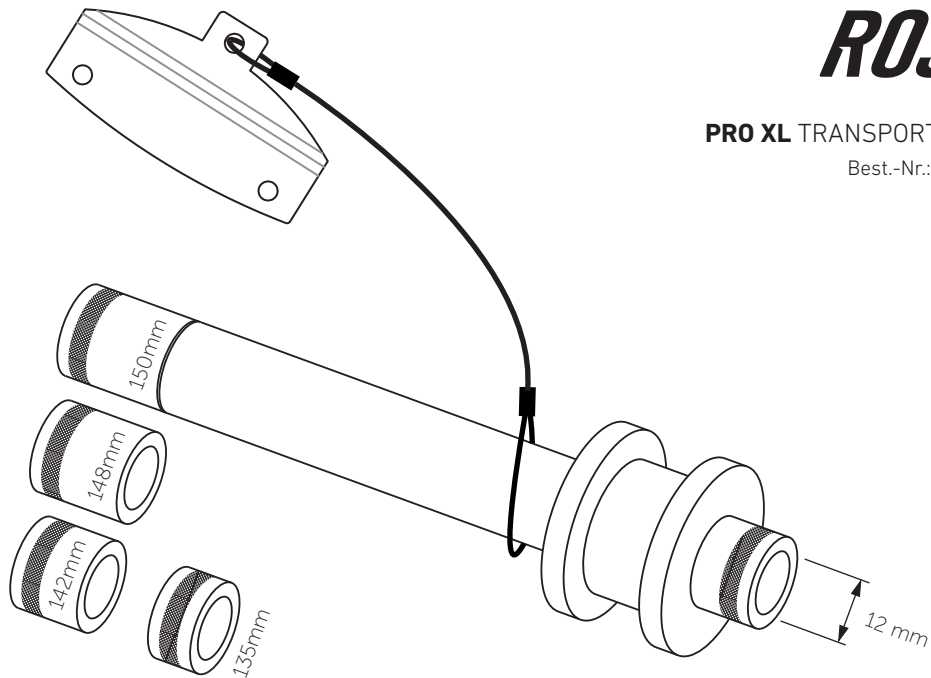

# ***ROSE***

**PRO XL** TRANSPORTACHSE

Best.-Nr.: 2285568

**ROSE Bikes GmbH**

Schersweide 4, 46395 Bocholt, Germany

Made in Taiwan, [www.rosebikes.de](http://www.rosebikes.de)