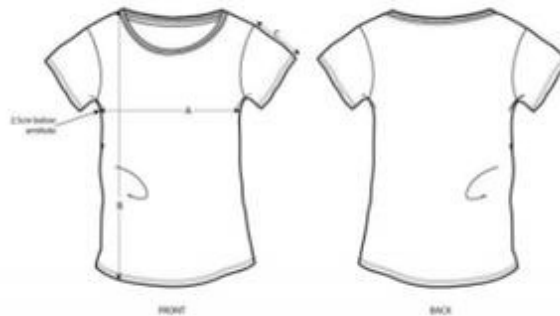

Size chart T-Shirt Rideday

SIZES		XS	S	M	L	XL	XXL	XXXL
A	Half Chest 2,5cm below armhole	45	48	51	54	57	60	63
B	Body Length (from HPS)	67,5	69,5	71,5	73,5	75,5	77,5	79,5
C	Sleeve length	19,5	20,5	20,5	21,5	21,5	22,5	23,5

Size chart T-Shirt Women

Size guide

SIZES	XXS	XS	S	M	L	XL	XXL
A Half Chest	36	38.5	41	44	47	50	53
B Body Length	60.5	62.5	64.5	66.5	68.5	69.5	69.5
C Sleeve Length	13	14	14	15	15	16	16