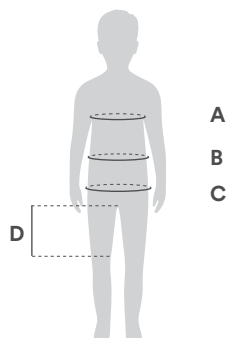

## size guide

Misure espresse in cm  
Measurements are in cm

TAGLIE UOMO MENS SIZING	XS	S	M	L	XL	XXL	XXXL
A Torace Chest	88	92	96	100	105	110	115
B Vita Waist	76	80	84	88	93	98	103
C Bacino Pelvis	92	96	100	104	109	114	119
D Interno Gamba Inside Leg	24-26	24-26	26-28	26-28	28-30	28-30	28-30
E Lunghezza Gamba Leg length	70	72	74	76	78	80	82

Misure espresse in cm  
Measurements are in cm

TAGLIE DONNA WOMENS SIZING	XS	S	M	L	XL	XXL
A Torace Chest	80	84	88	92	96	100
B Vita Waist	63-66	67-70	71-74	75-80	79-82	83-86
C Bacino Pelvis	89-92	93-96	97-100	101-104	105-108	109-112
D Interno Gamba Inside Leg	24-26	24-26	26-28	26-28	28-30	28-30
E Lunghezza Gamba Leg length	70	72	74	76	78	80

Misure espresse in cm  
Measurements are in cm

TAGLIE BIMBO KIDS SIZING	6a	8a	10a	12a	14a
Statura Height	110/116	122/128	134/140	146/152	158/164
A Torace Chest	57-59	62-64	68-70	74-76	80-82
B Vita Waist	54-56	58-60	62-64	66-68	70-72
C Bacino Pelvis	67-69	71-73	76-78	81-83	86-88
D Interno Gamba Inside Leg	18	19	20	21	22

Cm	XS - M	L - XL	XXL
<b>A</b> Circonferenza superiore <i>Upper hem circumference</i>	26	28	30
<b>B</b> Circonferenza inferiore <i>Bottom hem circumference</i>	16	18	20
<b>C</b> Lunghezza <i>Length</i>	42	45	48