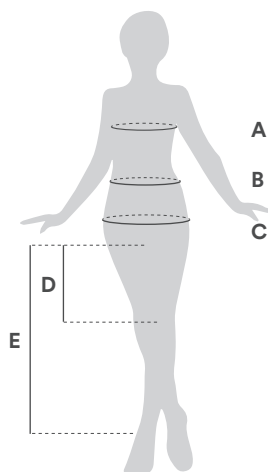

# GUIDA ALLE TAGLIE

## size guide

Misure espresse in cm  
Measurements are in cm

TAGLIE UOMO MENS SIZING	XS	S	M	L	XL	XXL	XXXL
A Torace Chest	88	92	96	100	105	110	115
B Vita Waist	76	80	84	88	93	98	103
C Bacino Pelvis	92	96	100	104	109	114	119
D Interno Gamba Inside Leg	24-26	24-26	26-28	26-28	28-30	28-30	28-30
E Lunghezza Gamba Leg length	70	72	74	76	78	80	82

Misure espresse in cm  
Measurements are in cm

TAGLIE DONNA WOMENS SIZING	XS	S	M	L	XL	XXL
A Torace Chest	80	84	88	92	96	100
B Vita Waist	63-66	67-70	71-74	75-80	79-82	83-86
C Bacino Pelvis	89-92	93-96	97-100	101-104	105-108	109-112
D Interno Gamba Inside Leg	24-26	24-26	26-28	26-28	28-30	28-30
E Lunghezza Gamba Leg length	70	72	74	76	78	80

Misure espresse in cm  
Measurements are in cm

TAGLIE BIMBO KIDS SIZING	6a	8a	10a	12a	14a
Statura Height	110/116	122/128	134/140	146/152	158/164
A Torace Chest	57-59	62-64	68-70	74-76	80-82
B Vita Waist	54-56	58-60	62-64	66-68	70-72
C Bacino Pelvis	67-69	71-73	76-78	81-83	86-88
D Interno Gamba Inside Leg	18	19	20	21	22