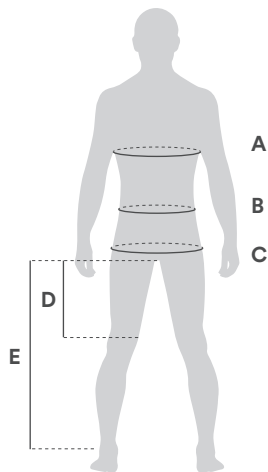

# GUIDA ALLE TAGLIE

## size guide

Misure espresse in cm  
Measurements are in cm

TAGLIE UOMO MENS SIZING	XS	S	M	L	XL	XXL	XXXL
A Torace Chest	88	92	96	100	105	110	115
B Vita Waist	76	80	84	88	93	98	103
C Bacino Pelvis	92	96	100	104	109	114	119
D Interno Gamba Inside Leg	24-26	24-26	26-28	26-28	28-30	28-30	28-30
E Lunghezza Gamba Leg length	70	72	74	76	78	80	82

Misure espresse in cm  
Measurements are in cm

TAGLIE DONNA WOMENS SIZING	XS	S	M	L	XL	XXL
A Torace Chest	80	84	88	92	96	100
B Vita Waist	63-66	67-70	71-74	75-80	79-82	83-86
C Bacino Pelvis	89-92	93-96	97-100	101-104	105-108	109-112
D Interno Gamba Inside Leg	24-26	24-26	26-28	26-28	28-30	28-30
E Lunghezza Gamba Leg length	70	72	74	76	78	80

Misure espresse in cm  
Measurements are in cm

TAGLIE BIMBO KIDS SIZING	6a	8a	10a	12a	14a
Statura Height	110/116	122/128	134/140	146/152	158/164
A Torace Chest	57-59	62-64	68-70	74-76	80-82
B Vita Waist	54-56	58-60	62-64	66-68	70-72
C Bacino Pelvis	67-69	71-73	76-78	81-83	86-88
D Interno Gamba Inside Leg	18	19	20	21	22