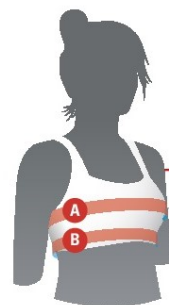

GLOVES MEN

	XS	S	M	L	XL	2XL
Circumference (cm)	< 18,4	18,4-20,3	20,3-22,2	22,2-24,1	24,1-26	> 26

WOMEN

		XS	S	M	L	XL
Chest	A	79 cm	84 cm	89 cm	94 cm	99 cm
Waist	B	63 cm	68 cm	73 cm	78 cm	83 cm
Hips	C	87 cm	92 cm	97 cm	102 cm	107 cm
Inseam	D	75 cm	76 cm	77 cm	78 cm	79 cm

SHOE-COVERS - Euro Shoe size

	S	M	L	XL	2XL
Men	36-39	40-42	43-44	45-46	46-48
Women	35-37	37-39	39-42	-	-

BRA SIZE CHART (B Cup Sizes)

	XS	S	M	L	XL
A	81-85	86-90	91-95	96-100	101-105
B	65-69	70-74	75-79	80-84	85-89

GLOVES WOMEN

	XS	S	M	L	XL
Circumference (cm)	< 16,6	16,6-18,4	18,4-20,2	20,2-22	> 22

PROGETTO X²
SEAMLESS X²

Pro-level seat pad for maximum comfort. New seamless skin-care layer is softer against the skin and reduces abrasion. Separate saddle-shaped cushioning layer with progressive damping through high-density foam and gel inserts.