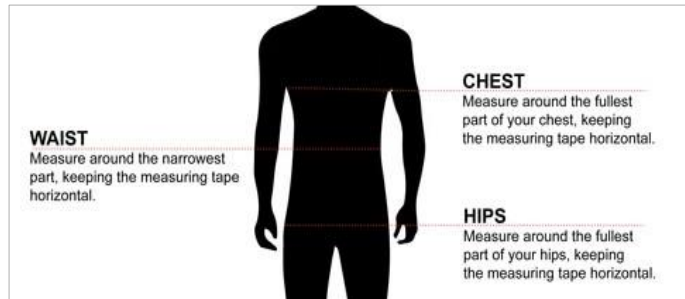

SIZE CHART

Men (cm)

Size	Chest	Waist	Hips
S	84-92	79-85	84-92
M	92-100	85-91	92-100
L	100-108	91-97	100-108
XL	108-116	97-103	108-116
XXL	116-124	103-109	116-124

Women (cm)

Size	Chest	Waist	Hips
XS	78-83	62-67	80-85
S	83-88	67-72	85-90
M	88-93	72-77	90-95
L	93-98	77-82	95-100
XL	98-103	82-87	100-105
XXL	103-108	87-92	105-110