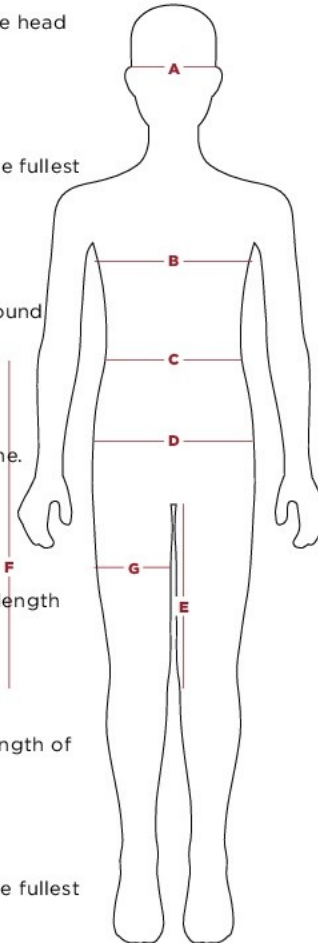

SIZING

A | HEAD

To measure the head circumference, place the tape around the head just about an inch above the eyebrows.

B | CHEST

To measure the chest circumference, place the tape around the fullest part of the chest, under the arms.

C | WAIST

To measure the waist circumference, place a tape measure around your bare stomach just above the upper hip bone.

D | HIP

Measure the circumference about 23cm/9in below the waistline. Stand with feet together.

E | INSEAM

Measure from the crotch to the bottom of the leg (or desired length of hem), running vertically down the inside of the leg.

F | OUTSEAM

Measure from waistline to the bottom of the leg (or desired length of hem), running vertically down the outside of the leg.

G | THIGH

To measure the thigh circumference, place the tape around the fullest part of the thigh, below the crotch.

LAUNCH D30 / LAUNCH PRO D30 GUARDS

*Measured in inches

ELBOW

Measurement	S	M	L
Bicep 3" above elbow	10" - 11"	11" - 12"	12" - 13"
Forearm - fullest part	9.5" - 10.5"	10.5" - 11.5"	11.5" - 12.5"