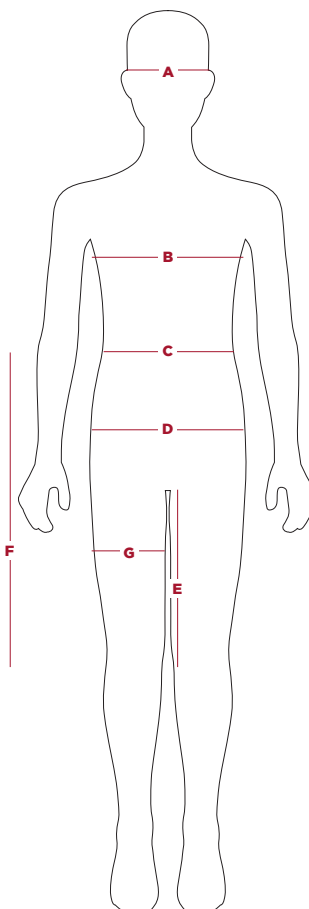

SIZING

A | HEAD

To measure the head circumference, place the tape around the head just about an inch above the eyebrows.

B | CHEST

To measure the chest circumference, place the tape around the fullest part of the chest, under the arms.

C | WAIST

To measure the waist circumference, place a tape measure around your bare stomach just above the upper hip bone.

D | HIP

Measure the circumference about 23cm/9in below the waistline. Stand with feet together.

E | INSEAM

Measure from the crotch to the bottom of the leg (or desired length of hem), running vertically down the inside of the leg.

F | OUTSEAM

Measure from waistline to the bottom of the leg (or desired length of hem), running vertically down the outside of the leg.

G | THIGH

To measure the thigh circumference, place the tape around the fullest part of the thigh, below the crotch.

LAUNCH PRO / PRO D30 GUARDS

*Measured in inches

ELBOW

Measurement	S	M	L
Bicep 3" above elbow	10" - 11"	11" - 12"	12" - 13"
Forearm - fullest part	9.5" - 10.5"	10.5" - 11.5"	11.5" - 12.5"