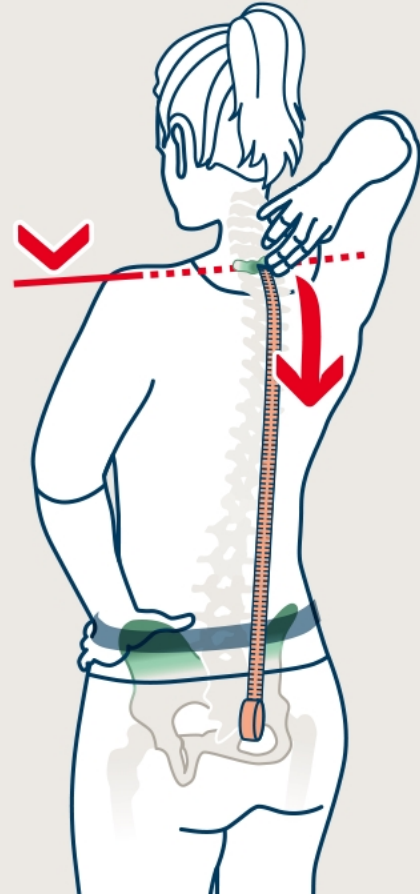

Age & Gender	Fit	Back Length (Inch)	Height (Inch)	Examples & Recommendations
KIDS	KIDS	8 - 9	36 - 39	Pico, Kikki
		10 - 12	39 - 51	Waldfuchs, Schmusebär, Compact 8 JR
		11 - 17	43 - 66	Fox 30
		13 - 17	51 - 66	Junior, Climber, Attack 8 JR
		13 - 18	51 - 68	Fox 40 (verstellbares Tragesystem)
Women	SL	15 - 19	62 - 70	All SL models with a fixed back system
		14 - 22	62 - 70	All SL models with an adjustable back system
Unisex	UNI	15 - 21	62 - 77	All bike and lifestyle series without SL models
		17 - 23	62 - 77	The Kid Comfort series
Men	REG	17 - 21	67 - 77	All men's models with a fixed back system
		17 - 24	67 - 80	All men's models with an adjustable back system
Men	EL	19 - 23	72 - 80	All EL models with a fixed back system

1.

2.

3.

4.

5.

6.

7.