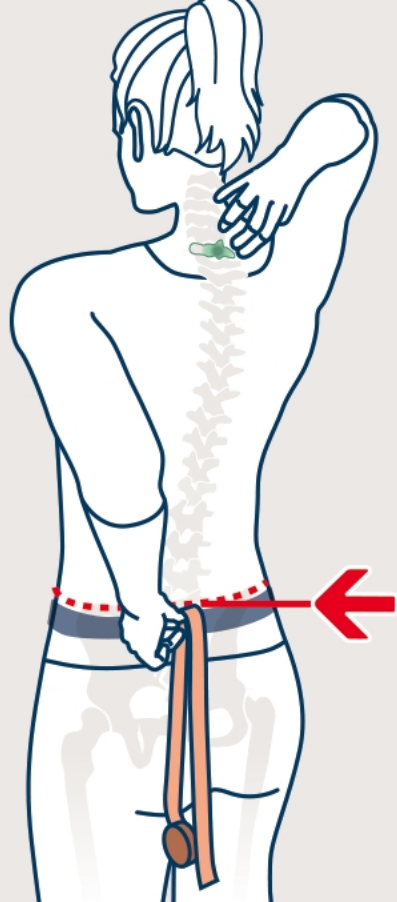

Age & Gender	Fit	Back Length (Inch)	Height (Inch)	Examples & Recommendations
KIDS	KIDS	8 - 9	36 - 39	Pico, Kikki
		10 - 12	39 - 51	Waldfuchs, Schmusebär, Compact 8 JR
		11 - 17	43 - 66	Fox 30
		13 - 17	51 - 66	Junior, Climber, Attack 8 JR
		13 - 18	51 - 68	Fox 40 (verstellbares Tragesystem)
Women	SL	15 - 19	62 - 70	All SL models with a fixed back system
		14 - 22	62 - 70	All SL models with an adjustable back system
Unisex	UNI	15 - 21	62 - 77	All bike and lifestyle series without SL models
		17 - 23	62 - 77	The Kid Comfort series
Men	REG	17 - 21	67 - 77	All men's models with a fixed back system
		17 - 24	67 - 80	All men's models with an adjustable back system
Men	EL	19 - 23	72 - 80	All EL models with a fixed back system

1.

2.

3.

4.

5.

6.

7.