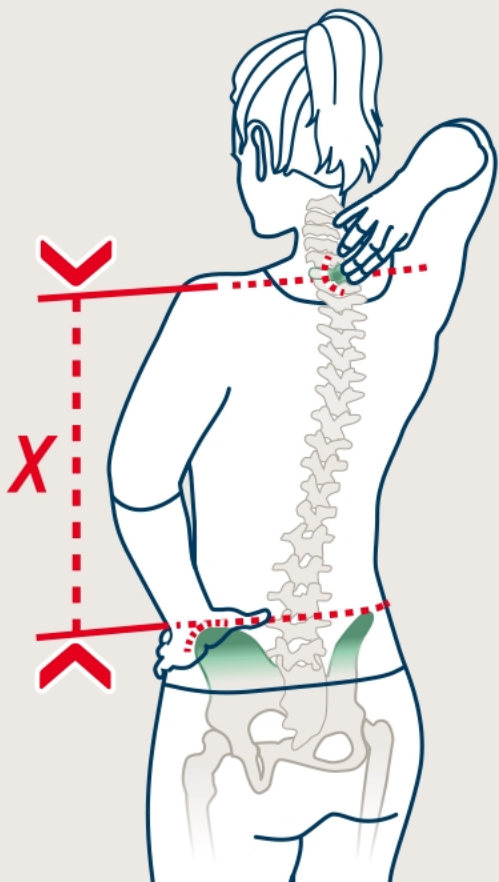

Age & Gender	Fit	Back Length (Inch)	Height (Inch)	Examples & Recommendations
KIDS	KIDS	8 - 9	36 - 39	Pico, Kikki
		10 - 12	39 - 51	Waldfuchs, Schmusebär, Compact 8 JR
		11 - 17	43 - 66	Fox 30
		13 - 17	51 - 66	Junior, Climber, Attack 8 JR
		13 - 18	51 - 68	Fox 40 (verstellbares Tragesystem)
Women	SL	15 - 19	62 - 70	All SL models with a fixed back system
		14 - 22	62 - 70	All SL models with an adjustable back system
Unisex	UNI	15 - 21	62 - 77	All bike and lifestyle series without SL models
		17 - 23	62 - 77	The Kid Comfort series
Men	REG	17 - 21	67 - 77	All men's models with a fixed back system
		17 - 24	67 - 80	All men's models with an adjustable back system
Men	EL	19 - 23	72 - 80	All EL models with a fixed back system

1.

2.

3.

4.

5.

6.

7.