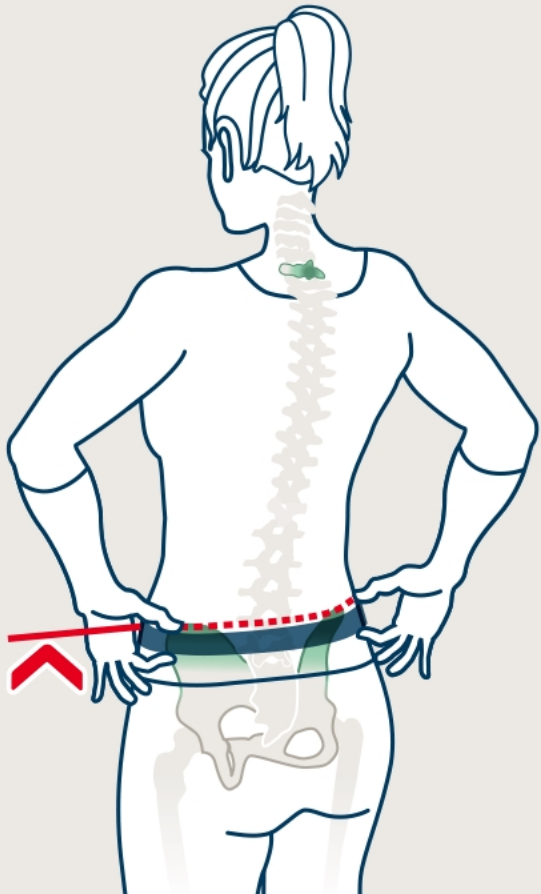

Age & Gender	Fit	Back Length (Inch)	Height (Inch)	Examples & Recommendations
KIDS	KIDS	8 - 9	36 - 39	Pico, Kikki
		10 - 12	39 - 51	Waldfuchs, Schmusebär, Compact 8 JR
		11 - 17	43 - 66	Fox 30
		13 - 17	51 - 66	Junior, Climber, Attack 8 JR
		13 - 18	51 - 68	Fox 40 (verstellbares Tragesystem)
Women	SL	15 - 19	62 - 70	All SL models with a fixed back system
		14 - 22	62 - 70	All SL models with an adjustable back system
Unisex	UNI	15 - 21	62 - 77	All bike and lifestyle series without SL models
		17 - 23	62 - 77	The Kid Comfort series
Men	REG	17 - 21	67 - 77	All men's models with a fixed back system
		17 - 24	67 - 80	All men's models with an adjustable back system
Men	EL	19 - 23	72 - 80	All EL models with a fixed back system

1.

2.

3.

4.

5.

6.

7.