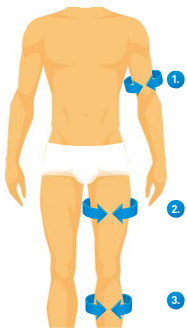

MEN

		XS	S		M		L		XL		XXL		3XL	
EU		40	42	44	46	48	50	52	54	56	58	60	62	64
US		28	30	32	33	34	35	36	37	38	40	42	44	45
UK		26	28	30	32	34	36	38	40	42	44	46	48	50
I		40	42	44	46	48	50	52	54	56	58	60	62	64
F		34	36	38	40	42	44	46	48	50	52	54	56	58
1. CHEST	cm	87	90	93	96	99	102	105	108	111	114.5	118.0	122	126
	inch	34.2	35.4	36.6	37.8	39.0	40.2	41.3	42.5	43.7	45.1	46.5	48.0	49.6
2. WAIST	cm	74	77	80	83	86	89	92	95	98	101.5	105.0	110	115
	inch	29.1	30.3	31.5	32.7	33.9	35	36.2	37.4	38.6	40.0	41.3	43.3	45.3
3. HIP	cm	87	90	93	96	99	102	105	108	111	114	117	121	125
	inch	34.2	35.4	36.6	37.8	39.0	40.2	41.3	42.5	43.7	44.9	46.1	47.6	49.2
4. INSEAM	cm	80	80		82		82		83		84		85	
	inch	31.5	31.5		32.2		32.2		32.6		33		33.5	
4. INSEAM SHORT	cm	77	77		78		78		79		80		81	
	inch	30.3	30.3		30.7		30.7		31.1		31.4		31.9	
5. INSEAM LONG	cm	86	86		87		87		88		89		90	
	inch	33.9	33.9		34.2		34.2		34.6		35		35.4	

MUSCLE FORCE

WOMEN

		XS	S	M	L
1. BICEPS GIRTH	cm	25-26	27-28	29-30	31-32
	inches	9.8-10.2	10.6-11.0	11.4-11.8	12.2-12.6
2. THIGH GIRTH	cm	51-53	54-56	57-59	60-63
	inches	21.0-20.9	21.3-22.0	22.4-23.2	23.6-24.8