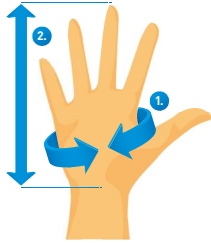

ODLO SIZES

GLOVES

1. PALM GIRTH

2. HAND HEIGHT

		XXS	XS	S	M	L	XL	XXL
		5	6	7	8	9	10	11
1. PALM GIRTH	cm	14-16	16-18	18-20	20-22	22-24	24-26	26-28
	inch	5.5-6.3	6.3-7	7-7.8	7.8-8.6	8.6-9.4	9.4-10.2	10.2-11
2. HAND HEIGHT	cm	16	17	18	19	20	21	22
	inch	6.3	6.7	7.1	7.5	7.8	8.3	8.7

KIDS GLOVES

		XXS	XS	S	M	L	XL
		2	3	4	5	6	7
1. PALM GIRTH	cm	13	14	15	16	17	18
	inch	5.1	5.5	5.9	6.3	6.7	7
APPROXIMATE AGE		1-2	2-4	4-6	6-8	8-10	10-12

SOCKS / SHOECOVERS

ADULTS	S	M	L	XL	KIDS	S-KIDS	M-KIDS	L-KIDS		
	EU	36-38	39-41	42-44		45-47	AGES	4-6 Y	6-8 Y	8-10 Y
US MENS	---	6.5-8	8.5-10	11-12.5	EU	27-30	31-33	34-36		
US WOMENS	5.5-7	8-9.5	10-11.5	---	US	10-12.5	13-2	2.5-4.5		
UK MENS	---	6-7	7.5-9	10-11.5	UK	9-11.5	12-1	1.5-3.5		
UK WOMENS	3-4.5	5.5-7	7.5-9	---	JP/CN	17-19	19.5-21	21.5-23		
JP/CN	23-24.5	25-26.5	27-28.5	29-30.5						

I AND F:
SAME AS EU

I AND F:
SAME AS EU

LEGEND

EU | General European sizing; F | France; I | Italy; B | Belgium; E | Spain;
US | United States; UK | United Kingdom; JP | Japan; CN | China