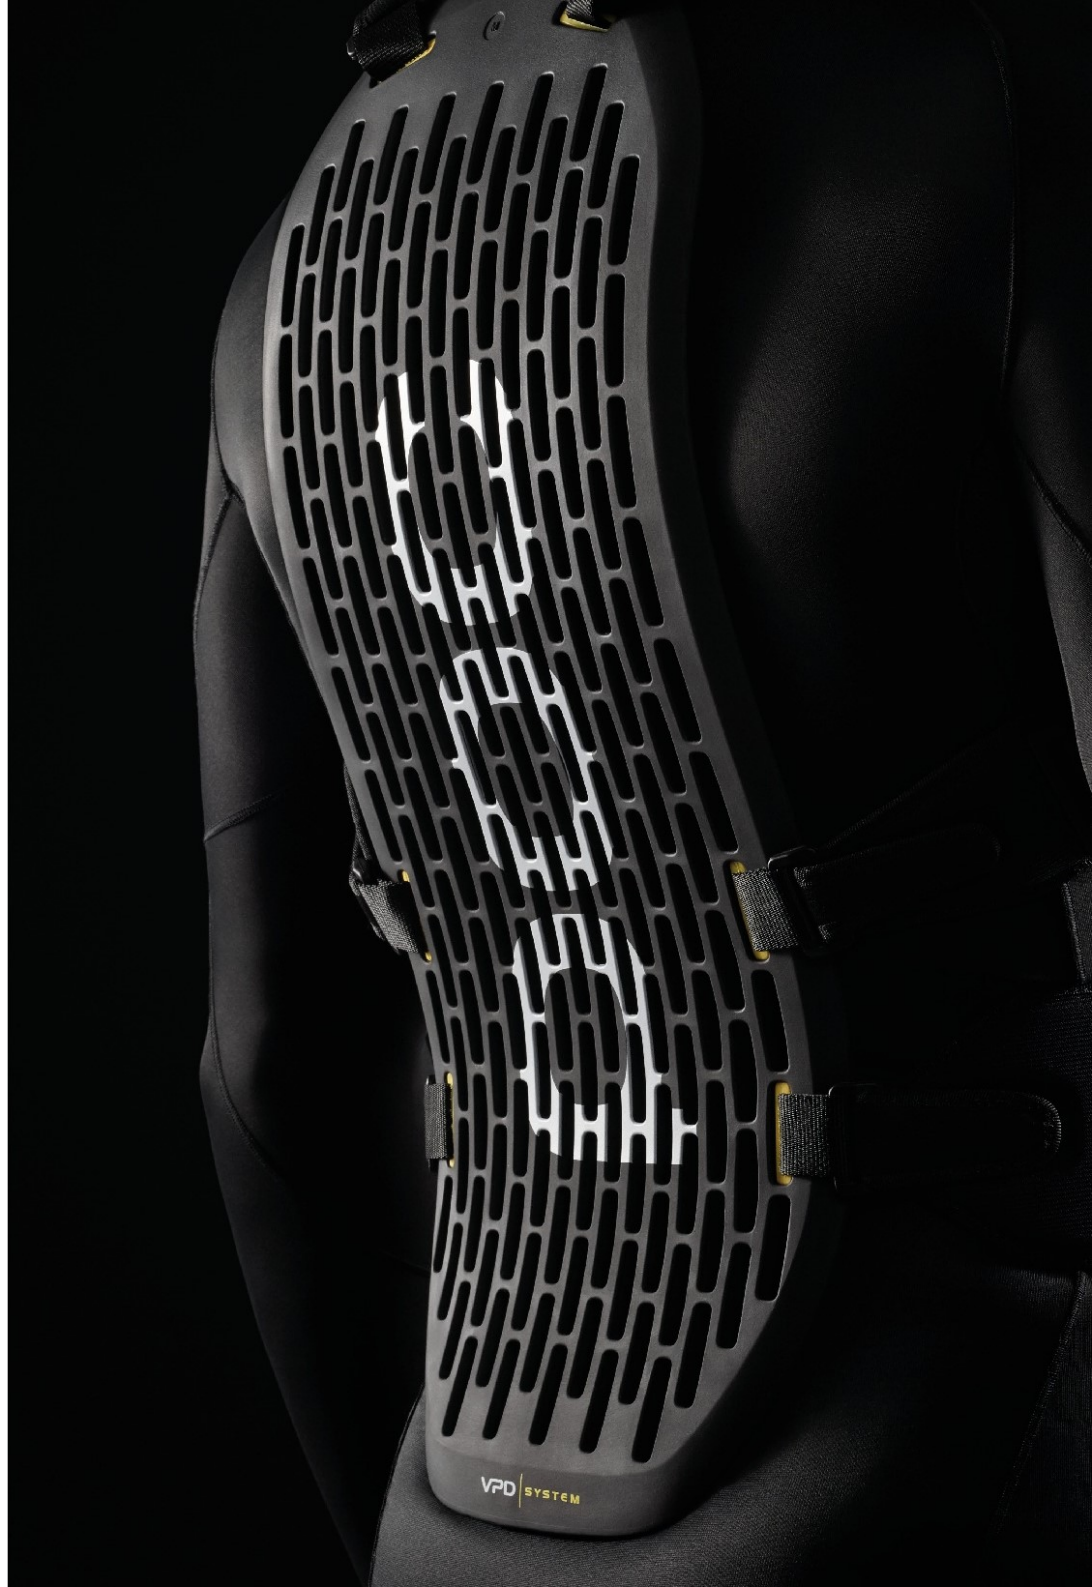

XS_{8Y}		S_{10Y}		M_{12Y}		L_{14Y}		XL	
				SLIM	REGULAR	SLIM	REGULAR	SLIM	REGULAR		
LENGTH		LENGTH 150-165				LENGTH 165-180		LENGTH 180-			
WOMEN'S PROTECTION	CHEST:	73-78 cm	79-84 cm	85-90 cm	91-96 cm	97-102 cm	103-108 cm				
	WAIST:	61-65 cm	66-70 cm	71-75 cm	76-80 cm	81-86 cm	87-92 cm				
	SEAT:	78-83 cm	84-89 cm	90-95 cm	96-101 cm	102-107 cm	108-113 cm				
	ARM LENGTH:	57-58 cm	58,5-59,5 cm	60-61 cm	61,5-62,5 cm	63-64 cm	64,5-65,5 cm				
	SHOULDER TO SHOULDER:	35-36 cm	37-38 cm	39-40 cm	41-42 cm	43-44 cm	45-46 cm				
LENGTH		LENGTH 150-165				LENGTH 165-180		LENGTH 180-			
MEN'S PROTECTION	CHEST:	81-86 cm	87-92 cm	93-98 cm	99-104 cm	105-110 cm	111-116 cm				
	WAIST:	70-75 cm	76-81 cm	82-87 cm	88-93 cm	94-99 cm	100-105 cm				
	SEAT:	84-89 cm	90-95 cm	96-103 cm	102-107 cm	108-113 cm	114-119 cm				
	ARM LENGTH:	60,5-61,5 cm	62-63 cm	63,5-64,5 cm	65-66 cm	66,5-67,5 cm	68-69 cm				
	SHOULDER TO SHOULDER:	39-40 cm	41-42 cm	43-44 cm	45-46 cm	47-48 cm	49-50 cm				
LENGTH		LENGTH 125-150				LENGTH 150-165		LENGTH 165-180			
JUNIOR PROTECTION	CHEST:	67-71 cm				72-76 cm		77-81 cm			
	WAIST:	61-63 cm				64-66 cm		67-69 cm			
	SEAT:	72-76 cm				77-81 cm		82-86 cm			
	INSEAM:	61-65 cm				66-70 cm		71-75 cm			
	ARM LENGTH:	47-49 cm				49,5-51,5 cm		52-54 cm			
SHOULDER TO SHOULDER:	32,5-34,2 cm				34,3-36 cm		36,1-37,8 cm				
LENGTH		LENGTH 100-120				LENGTH 120-140		LENGTH 140-160			
POCITO PROTECTION	CHEST:	46-55 cm				56-66 cm		67-76 cm			
	WAIST:	45-54 cm				55-60 cm		61-66 cm			
	SEAT:	52-61 cm				62-71 cm		72-81 cm			
	INSEAM:	41-50 cm				51-60 cm		61-70 cm			
	ARM LENGTH:	37,5-41,5 cm				42,5-46,5 cm		47,5-51,5 cm			
SHOULDER TO SHOULDER:	25,3-28,8 cm				28,9-32,4 cm		32,5-36 cm				
GENDER		MEN'S	WOMEN'S	MEN'S	WOMEN'S	MEN'S	WOMEN'S	MEN'S	WOMEN'S	MEN'S	WOMEN'S
JOINTS WPS 2.0 KNEE/ELBOW / KNEE / ELBOW WPS 4.0 KNEE/ELBOW / KNEE / ELBOW	BICEPS:	18-22 cm	28-29 cm	23-27 cm	30-31 cm	28-32 cm	32-33 cm	33-37 cm	34-35 cm	38-42 cm	36-37 cm
	FOREARM:	16-20 cm	24-25 cm	21-25 cm	25,5-26,5 cm	26-30 cm	27-28 cm	31-35 cm	28,5-29,5 cm	36-40 cm	30-31 cm
	10CM ABOVE KNEE:	33-37 cm	35,5-36,5 cm	38-41 cm	37-38 cm	42-45 cm	38,5-39,5 cm	46-49 cm	40-41 cm	50-53 cm	41,5-42,5 cm
	CALF:	27-30 cm	34,5-35,5 cm	31-34 cm	36-37 cm	35-38 cm	37,5-38,5 cm	39-42 cm	39-40 cm	41-46 cm	40,5-41,5 cm
GENDER		MEN'S	WOMEN'S	MEN'S	WOMEN'S	MEN'S	WOMEN'S	MEN'S	WOMEN'S	MEN'S	WOMEN'S
JOINTS WPS SYSTEM KNEE, ELBOW / KNEE, ELBOW WPS SYSTEM OUT KNEE, ELBOW	BICEPS:	28-29 cm	27-29 cm	30-31 cm	28-31 cm	32-33 cm	32-33 cm	34-35 cm	34-35 cm	36-37 cm	36-37 cm
	FOREARM:	24-25 cm	24-25 cm	25,5-26,5 cm	25,5-26,5 cm	27-28 cm	27-28 cm	28,5-29,5 cm	28,5-29,5 cm	30-31 cm	30-31 cm
	10CM ABOVE KNEE:	37-39 cm	37-39 cm	40-42 cm	40-42 cm	43-45 cm	44-45 cm	46-48 cm	46-48 cm	49-51 cm	49-51 cm
	CALF:	34,5-35,5 cm	34,5-35,5 cm	36-37 cm	36-37 cm	37,5-38,5 cm	37,5-38,5 cm	39-40 cm	39-40 cm	40,5-41,5 cm	40,5-41,5 cm