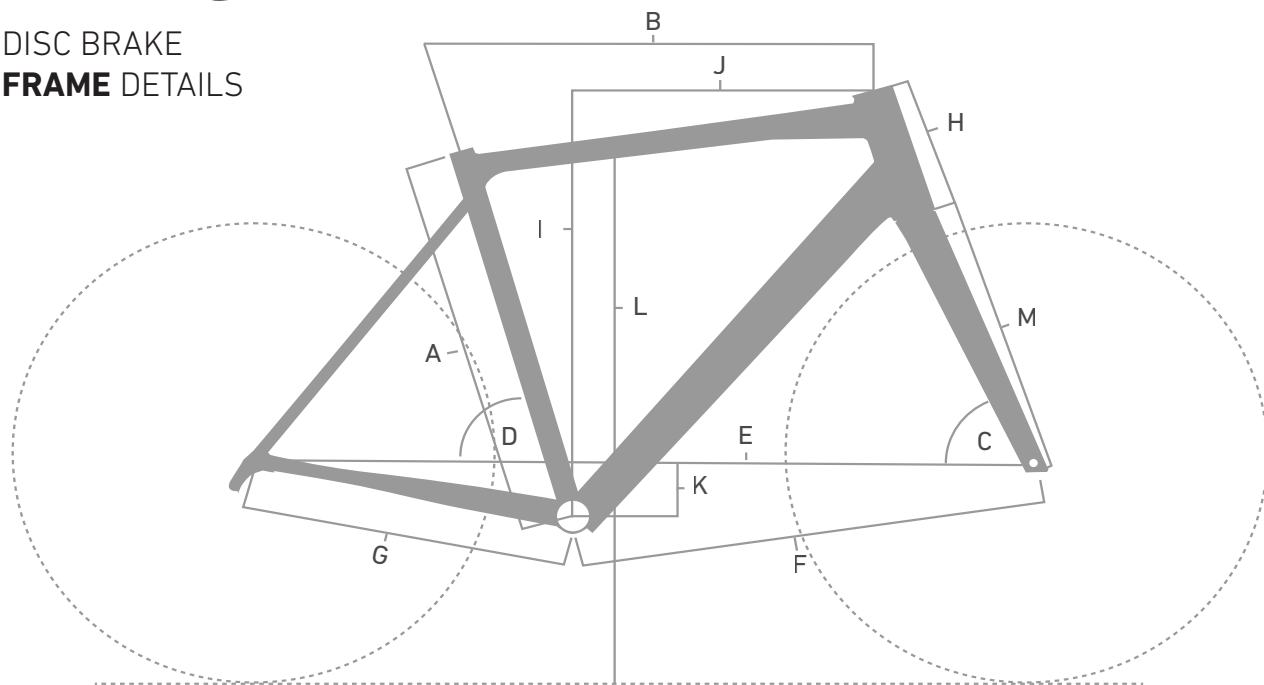

FRAME SPARE PARTS

POS.	DESCRIPTION	SPECIFICATIONS	ART. NR.
1	frame	color: red	2291272
		color: grey	2291273
2	fork	color: red, size: 650B	2292864
		color: red, size: 28"	2291278
		color: grey, size: 650B	2292865
		color: grey, size: 28"	2291279
3	derailleur hanger	direct mount	2297413
		standard	2297412
4	seatpost clamp	3 pieces + fixing screw M6 x 20 mm	2312064
			rubber ring

GREASE	DYNAMIC GALLI BEARING 100 g	49217800
	DYNAMIC GALLI BEARING 400 g	49217900
CARBON ASSEMBLY PASTE	for example DYNAMIC, Art. Nr. 25377201	

PRO SL

DISC BRAKE FRAME DETAILS

FRAME INTERFACES

BOTTOM BRACKET	Shimano: SM-BB72-41B Pressfit
HEADSET	ACROS, Art. Nr. 2292463
FRONT WHEEL AXLE	length: 121 mm, M12 x 1.5 e.g. DT Swiss Plug in E-Thru Road , Art. Nr. 227585701
REAR WHEEL AXLE	length: 163 mm, M12 x 1.5, thread length: 13 mm e.g. DT Swiss Plug in E-Thru Road , Art. Nr. 227469001
FRONT HUB SPACING	100 x 12 mm
REAR HUB SPACING	142 x 12 mm
Ø SEATPOST	27.2 mm
MAX. TIRE SIZE	32 mm
MAX. CHAINRING SIZE	50 / 34
BOTTLE CAGE	yes, 2x

MAX SYSTEM WEIGHT (RIDER + BICYCLE + CLOTHING + GEAR + LUGGAGE): 110 KG

FRAME GEOMETRY

SIZE		45	48	51	53	55	57	59	61	63	65
SEATTUBE LENGTH [MM]	A	420	445	475	495	505	515	535	560	580	605
TOPTUBE LENGTH HORIZONTAL [MM]	B	497	508	521	533	545	558	572	588	606	626
HEAD TUBE ANGLE	C	71°		71.5°	72°		72.5°	72.75°	73°	73.25°	73.5°
SEAT TUBE ANGLE	D	75°		74.5°	74.25°	74°	73.75°	73.5°	73.25°	73°	72.75°
WHEELBASE [MM]	E	963	975	973	980.5	993.5	999.5	1010	1026	1038	1058
FRONT CENTER [MM]	F	566	578	580.5	586	595.5	601.5	611	621.5	634	647.5
REAR CENTER [MM] (CHAINSTAY LENGTH)	G	404		406		409		414		420	
HEADTUBE LENGTH [MM]	H	120	140	133	147	163	180	193	210	228	245
STACK [MM]	I	493	512	533	548	563	581	591.5	608.5	627	644
REACH [MM]	J	365	371	373	378.5	383.5	388.5	397	405	414.5	426
BB DROP [MM]	K	59		73			70				
STANDOVER HEIGHT [MM]	L	698	720	758	775	793	811	829	847	865	882