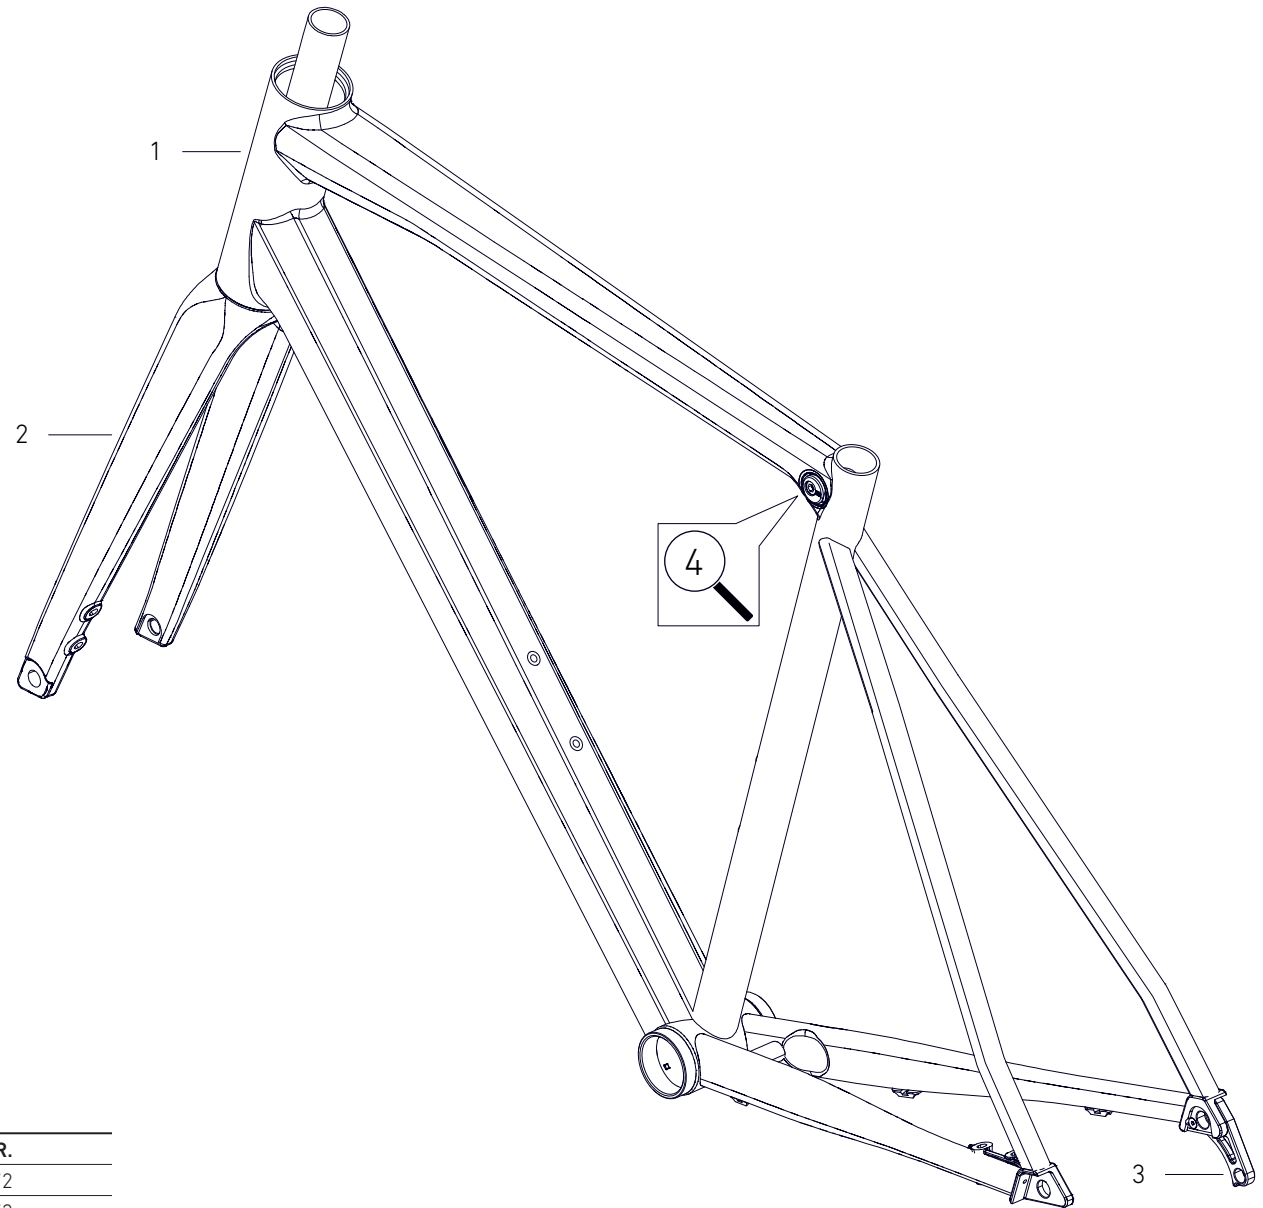

FRAME SPARE PARTS

POS.	DESCRIPTION	SPECIFICATIONS	ART. NR.
1	frame	color: red	2291272
		color: grey	2291273
2	fork	color: red, size: 650B	2292864
		color: red, size: 28"	2291278
		color: grey, size: 650B	2292865
		color: grey, size: 28"	2291279
3	derailleur hanger	direct mount	2297413
		standard	2297412
4	seatpost clamp	3 pieces + fixing screw M6 x 20 mm	2312064
			rubber ring

GREASE	DYNAMIC GALLI BEARING 100 g	49217800
	DYNAMIC GALLI BEARING 400 g	49217900
CARBON ASSEMBLY PASTE	for example DYNAMIC, Art. Nr. 25377201	

PRO SL

DISC BRAKE FRAME DETAILS

FRAME INTERFACES

BOTTOM BRACKET	Shimano: SM-BB72-41B Pressfit
HEADSET	ACROS, Art. Nr. 2292463
FRONT WHEEL AXLE	length: 121 mm, M12 x 1.5 e.g. DT Swiss Plug in E-Thru Road , Art. Nr. 227585701
REAR WHEEL AXLE	length: 163 mm, M12 x 1.5, thread length: 13 mm e.g. DT Swiss Plug in E-Thru Road , Art. Nr. 227469001
FRONT HUB SPACING	100 x 12 mm
REAR HUB SPACING	142 x 12 mm
Ø SEATPOST	27.2 mm
MAX. TIRE SIZE	32 mm
MAX. CHAINRING SIZE	50 / 34
BOTTLE CAGE	yes, 2x

MAX SYSTEM WEIGHT (RIDER + BICYCLE + CLOTHING + GEAR + LUGGAGE): 110 KG

FRAME GEOMETRY

SIZE		45	48	51	53	55	57	59	61	63	65
SEATTUBE LENGTH [MM]	A	420	445	475	495	505	515	535	560	580	605
TOPTUBE LENGTH HORIZONTAL [MM]	B	497	508	521	533	545	558	572	588	606	626
HEAD TUBE ANGLE	C	71°		71.5°	72°		72.5°	72.75°	73°	73.25°	73.5°
SEAT TUBE ANGLE	D	75°		74.5°	74.25°	74°	73.75°	73.5°	73.25°	73°	72.75°
WHEELBASE [MM]	E	963	975	973	980.5	993.5	999.5	1010	1026	1038	1058
FRONT CENTER [MM]	F	566	578	580.5	586	595.5	601.5	611	621.5	634	647.5
REAR CENTER [MM] (CHAINSTAY LENGTH)	G	404		406		409		414		420	
HEADTUBE LENGTH [MM]	H	120	140	133	147	163	180	193	210	228	245
STACK [MM]	I	493	512	533	548	563	581	591.5	608.5	627	644
REACH [MM]	J	365	371	373	378.5	383.5	388.5	397	405	414.5	426
BB DROP [MM]	K	59		73			70				
STANDOVER HEIGHT [MM]	L	698	720	758	775	793	811	829	847	865	882