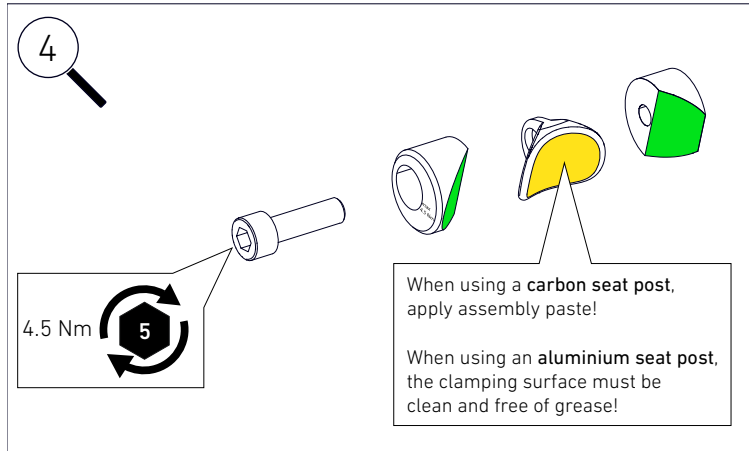

FRAME SPARE PARTS

POS.	DESCRIPTION	SPECIFICATIONS	ART. NR.
1	frame	color: red	2291272
		color: grey	2291273
2	fork	color: red, size: 650B	2292864
		color: red, size: 28"	2291278
		color: grey, size: 650B	2292865
		color: grey, size: 28"	2291279
3	derailleur hanger	direct mount	2297413
		standard	2297412
4	seatpost clamp	3 pieces + fixing screw M6 x 20 mm	2312064
			rubber ring

GREASE	DYNAMIC GALLI BEARING 100 g	49217800
	DYNAMIC GALLI BEARING 400 g	49217900
CARBON ASSEMBLY PASTE	for example DYNAMIC, Art. Nr. 25377201	

PRO SL

DISC BRAKE FRAME DETAILS

FRAME INTERFACES

BOTTOM BRACKET	Shimano: SM-BB72-41B Pressfit
HEADSET	ACROS, Art. Nr. 2292463
FRONT WHEEL AXLE	length: 121 mm, M12 x 1.5 e.g. DT Swiss Plug in E-Thru Road , Art. Nr. 227585701
REAR WHEEL AXLE	length: 163 mm, M12 x 1.5, thread length: 13 mm e.g. DT Swiss Plug in E-Thru Road , Art. Nr. 227469001
FRONT HUB SPACING	100 x 12 mm
REAR HUB SPACING	142 x 12 mm
Ø SEATPOST	27.2 mm
MAX. TIRE SIZE	32 mm
MAX. CHAINRING SIZE	50 / 34
BOTTLE CAGE	yes, 2x

MAX SYSTEM WEIGHT (RIDER + BICYCLE + CLOTHING + GEAR + LUGGAGE): 110 KG

FRAME GEOMETRY

SIZE		45	48	51	53	55	57	59	61	63	65
SEATTUBE LENGTH [MM]	A	420	445	475	495	505	515	535	560	580	605
TOPTUBE LENGTH HORIZONTAL [MM]	B	497	508	521	533	545	558	572	588	606	626
HEAD TUBE ANGLE	C	71°		71.5°	72°		72.5°	72.75°	73°	73.25°	73.5°
SEAT TUBE ANGLE	D	75°		74.5°	74.25°	74°	73.75°	73.5°	73.25°	73°	72.75°
WHEELBASE [MM]	E	963	975	973	980.5	993.5	999.5	1010	1026	1038	1058
FRONT CENTER [MM]	F	566	578	580.5	586	595.5	601.5	611	621.5	634	647.5
REAR CENTER [MM] (CHAINSTAY LENGTH)	G	404		406		409		414		420	
HEADTUBE LENGTH [MM]	H	120	140	133	147	163	180	193	210	228	245
STACK [MM]	I	493	512	533	548	563	581	591.5	608.5	627	644
REACH [MM]	J	365	371	373	378.5	383.5	388.5	397	405	414.5	426
BB DROP [MM]	K	59		73			70				
STANDOVER HEIGHT [MM]	L	698	720	758	775	793	811	829	847	865	882