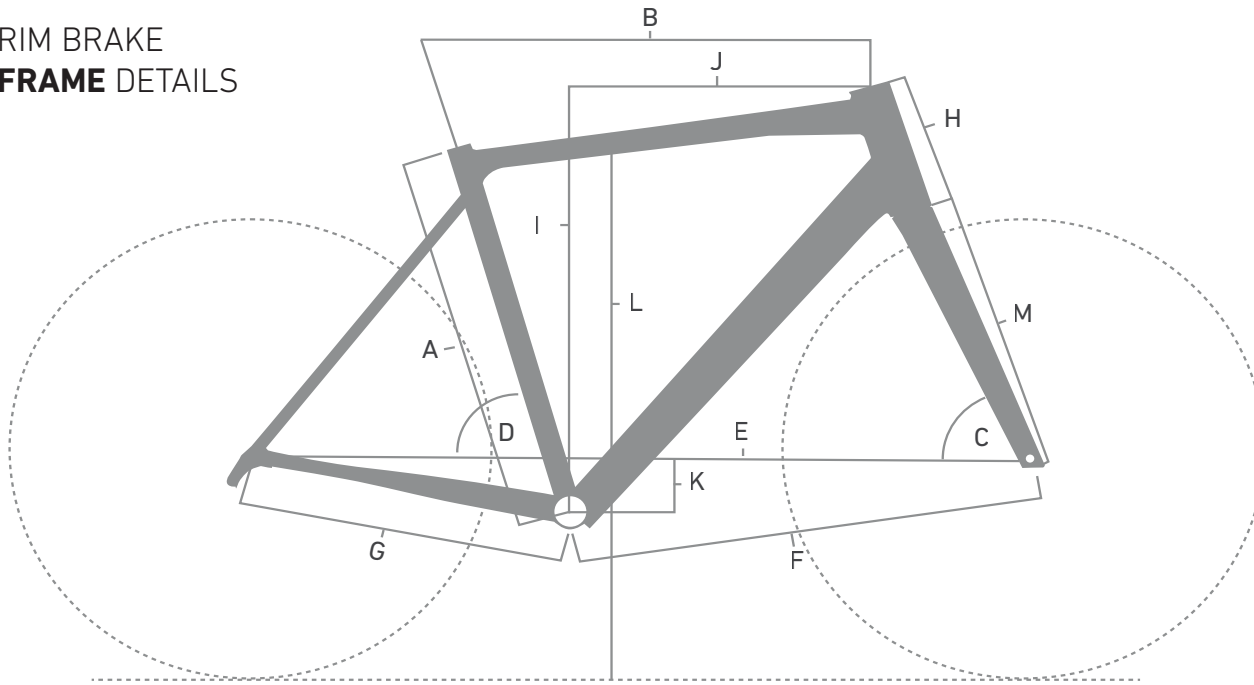

PRO SL

RIM BRAKE FRAME DETAILS

FRAME INTERFACES

BOTTOM BRACKET	Shimano: SM-BB72-41B Pressfit
HEADSET	ACROS, Art. Nr. 2292463
FRONT WHEEL AXLE	QR
REAR WHEEL AXLE	QR
FRONT HUB SPACING	100 x 5 mm
REAR HUB SPACING	130 x 5 mm
Ø SEATPOST	27.2 mm
MAX. TIRE SIZE	25 mm
MAX. CHAINRING SIZE	50 / 34
BOTTLE CAGE	yes, 2x

MAX SYSTEM WEIGHT (RIDER + BICYCLE + CLOTHING + GEAR + LUGGAGE): 110 KG
INTENDED USE: DIN 17406 CATEGORY 6

FRAME GEOMETRY

SIZE		45	48	51	53	55	57	59	61	63	65
SEATTUBE LENGTH [MM]	A	420	445	475	495	505	515	535	560	580	605
TOPTUBE LENGTH HORIZONTAL [MM]	B	497	508	521	533	545	558	572	588	606	626
HEAD TUBE ANGLE	C	71°		71.5°	72°		72.5°	72.75°	73°	73.25°	73.5°
SEAT TUBE ANGLE	D	75°		74.5°	74.25°	74°	73.75°	73.5°	73.25°	73°	72.75°
WHEELBASE [MM]	E	963	975	973	980.5	993.5	999.5	1010	1026	1038	1058
FRONT CENTER [MM]	F	566	578	580.5	586	595.5	601.5	611	621.5	634	647.5
REAR CENTER [MM] (CHAINSTAY LENGTH)	G	404		406		409		414		420	
HEADTUBE LENGTH [MM]	H	120	140	133	147	163	180	193	210	228	245
STACK [MM]	I	493	512	533	548	563	581	591.5	608.5	627	644
REACH [MM]	J	365	371	373	378.5	383.5	388.5	397	405	414.5	426
BB DROP [MM]	K	59		73			70				
STANDOVER HEIGHT [MM]	L	698	720	758	775	793	811	826	847	865	882