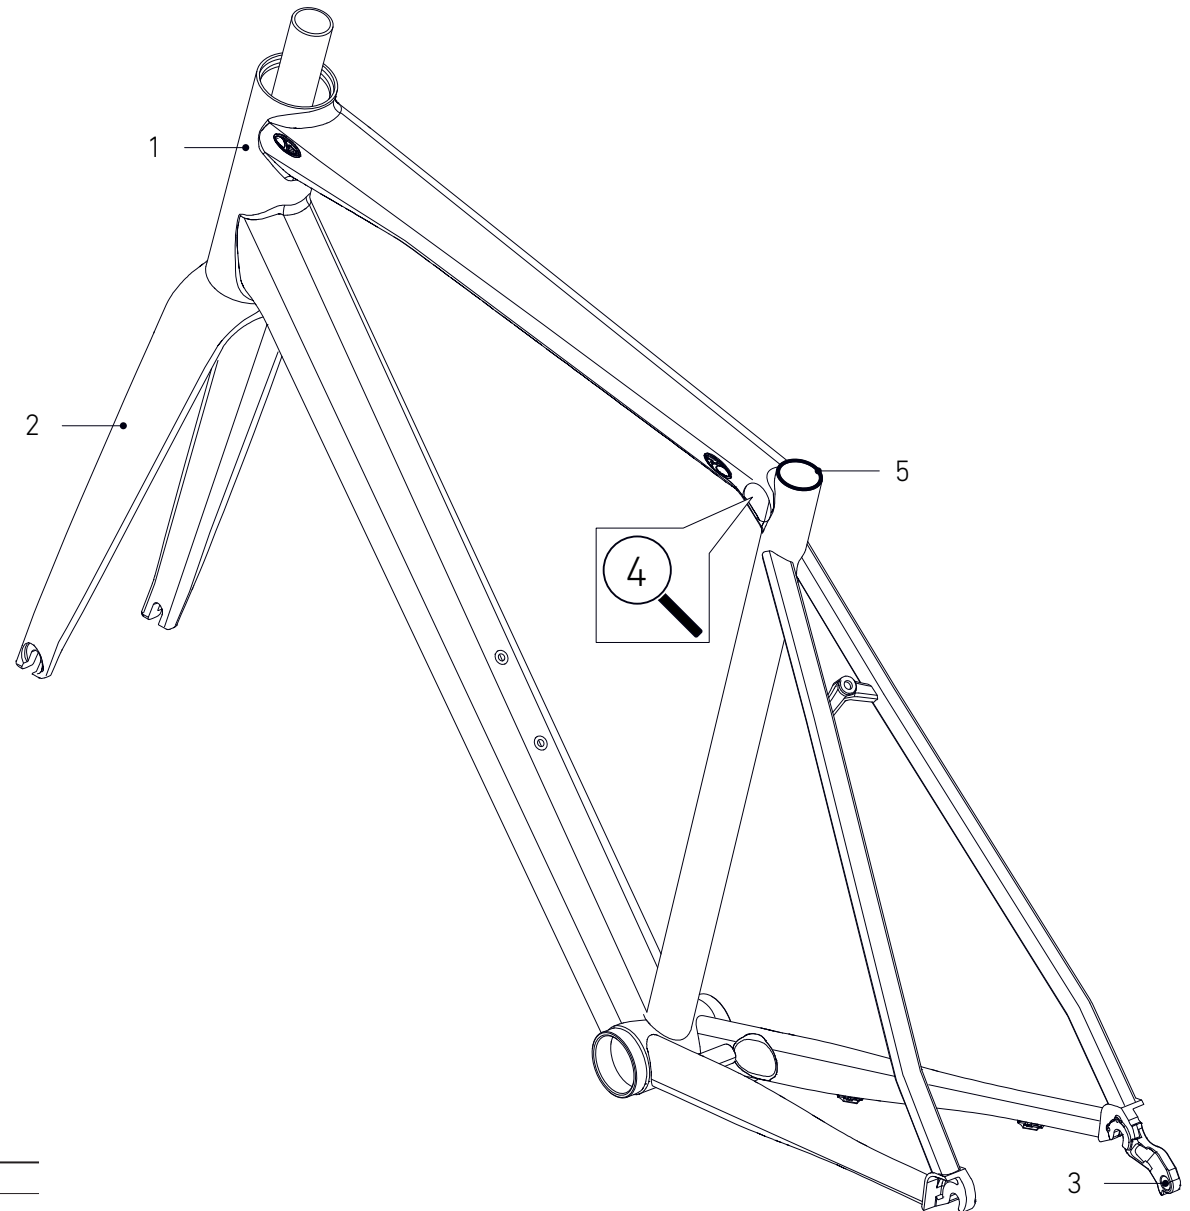

***ROSE***

**ANY QUESTIONS?**

[technik@rosebikes.com](mailto:technik@rosebikes.com)

ROSE Bikes GmbH  
Schersweide 4  
46395 Bocholt, Germany

***PRO<sup>SL</sup>***

RIM BRAKE  
**FRAME DETAILS**

## RIM BRAKE FRAME DETAILS

### FRAME SPARE PARTS

POS.	DESCRIPTION	SPECIFICATIONS	ART. NR.
1	frame	color: red	2291096
		color: grey	2291097
2	fork	color: red, size: 650B	2291119
		color: red, size: 28"	2291104
		color: grey, size: 650B	2291120
		color: grey, size: 28"	2291105
3	derailleur hanger	QR direct mount	2297414
4	seatpost clamp	3 pieces + fixing screw M6 x 20 mm	2312064
5	rubber ring	dirt seal seat tube	2256912

## FRAME GEOMETRY

SIZE		45	48	51	53	55	57	59	61	63	65
SEATTUBE LENGTH [MM]	A	420	445	475	495	505	515	535	560	580	605
TOPTUBE LENGTH HORIZONTAL [MM]	B	497	508	521	533	545	558	572	588	606	626
HEAD TUBE ANGLE	C	71°		71.5°	72°		72.5°	72.75°	73°	73.25°	73.5°
SEAT TUBE ANGLE	D	75°		74.5°	74.25°	74°	73.75°	73.5°	73.25°	73°	72.75°
WHEELBASE [MM]	E	963	975	973	980.5	993.5	999.5	1010	1026	1038	1058
FRONT CENTER [MM]	F	566	578	580.5	586	595.5	601.5	611	621.5	634	647.5
REAR CENTER [MM] (CHAINSTAY LENGTH)	G	404		406		409		414		420	
HEADTUBE LENGTH [MM]	H	120	140	133	147	163	180	193	210	228	245
STACK [MM]	I	493	512	533	548	563	581	591.5	608.5	627	644
REACH [MM]	J	365	371	373	378.5	383.5	388.5	397	405	414.5	426
BB DROP [MM]	K	59		73			70				
STANDOVER HEIGHT [MM]	L	698	720	758	775	793	811	826	847	865	882