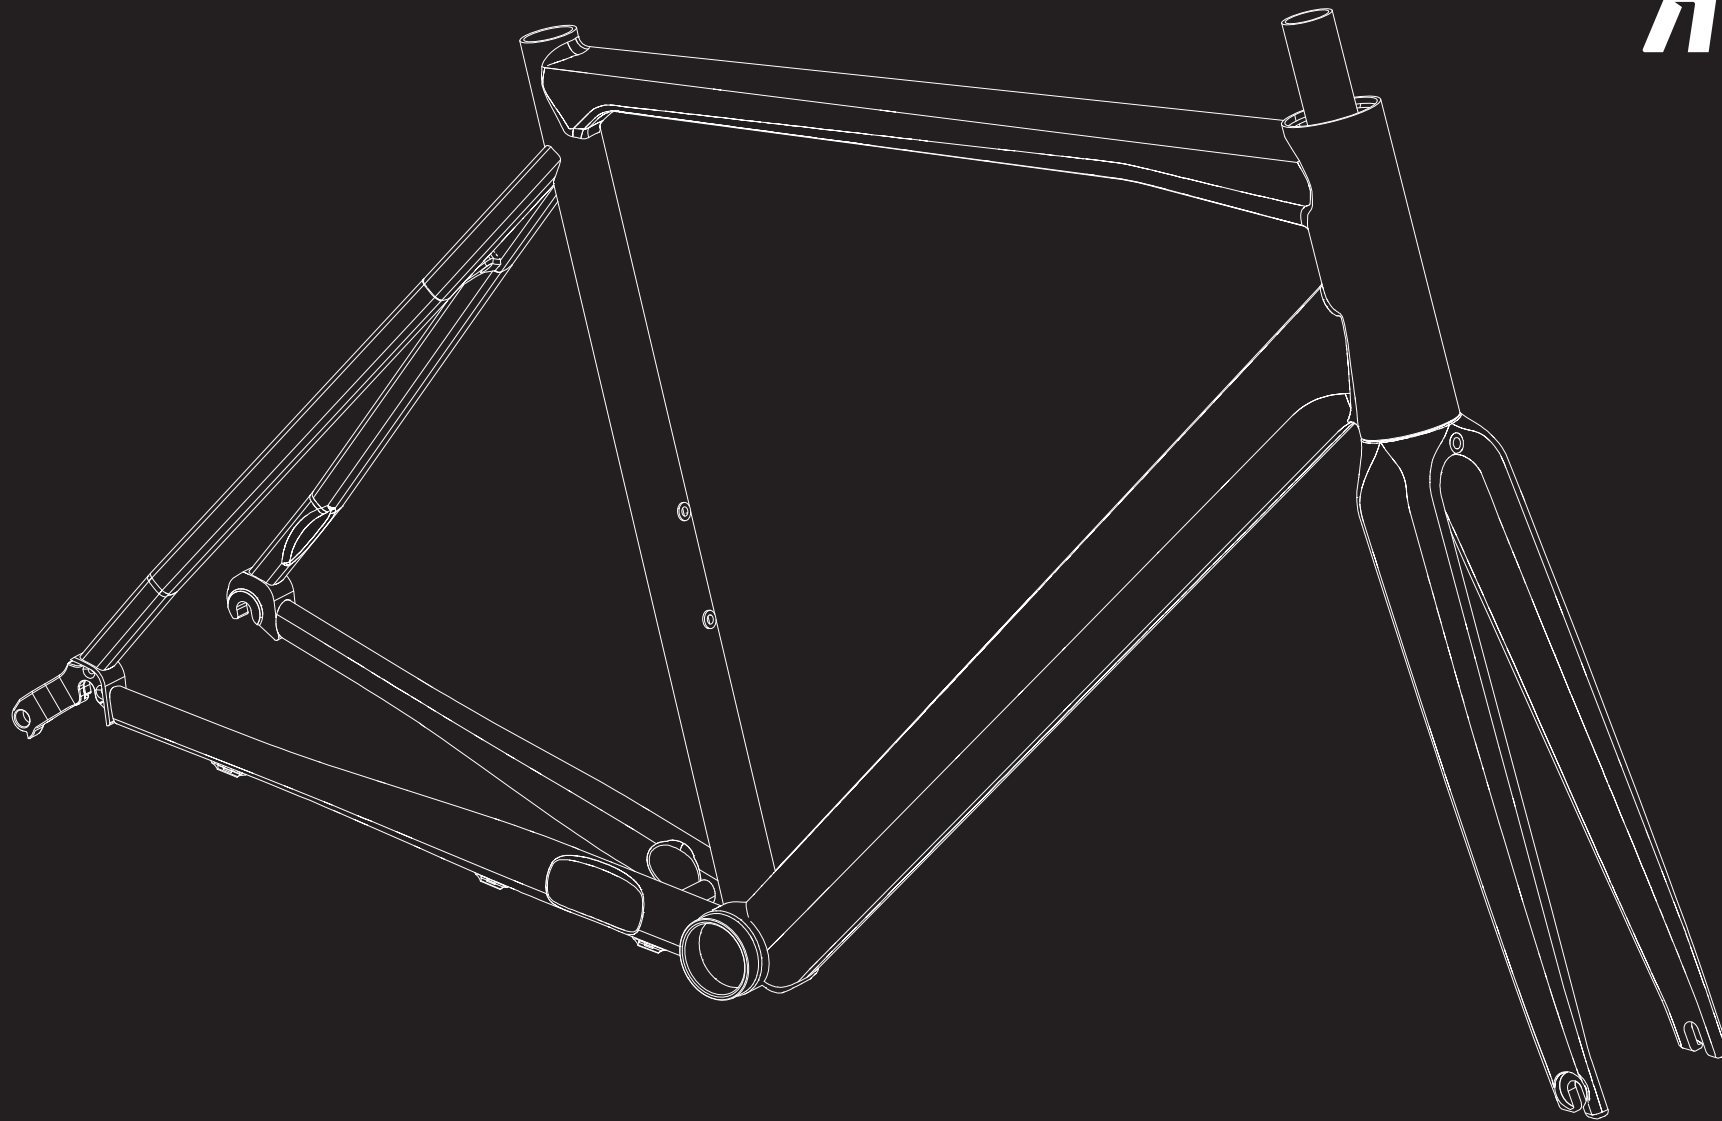

ROSE

ANY QUESTIONS?

technik@rosebikes.com

ROSE Bikes GmbH
Schersweide 4
46395 Bocholt, Germany

PRO^{SL}

RIM BRAKE
FRAME DETAILS