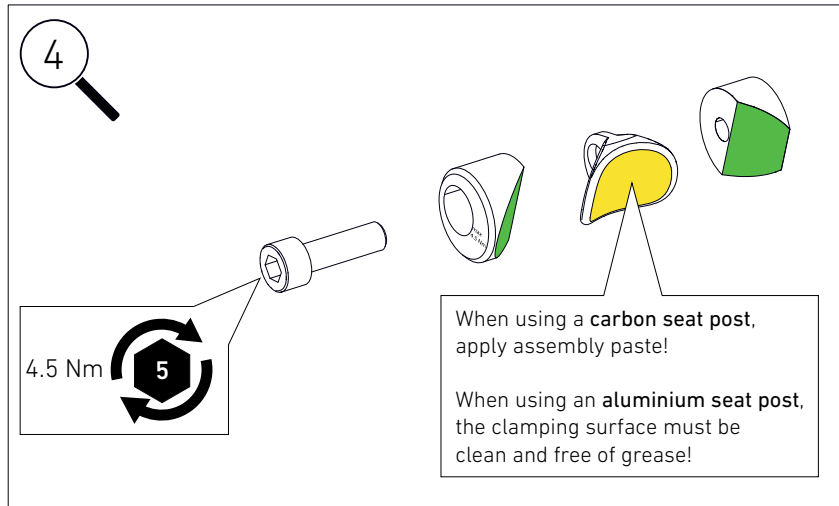

### FRAME SPARE PARTS

POS.	DESCRIPTION	SPECIFICATIONS	ART. NR.
1	frame	color: red	2291096
		color: grey	2291097
2	fork	color: red, size: 650B	2291119
		color: red, size: 28"	2291104
		color: grey, size: 650B	2291120
		color: grey, size: 28"	2291105
3	derailleur hanger	QR direct mount	2297414
4	seatpost clamp	3 pieces + fixing screw M6 x 20 mm	2312064
5	rubber ring	dirt seal seat tube	2256912