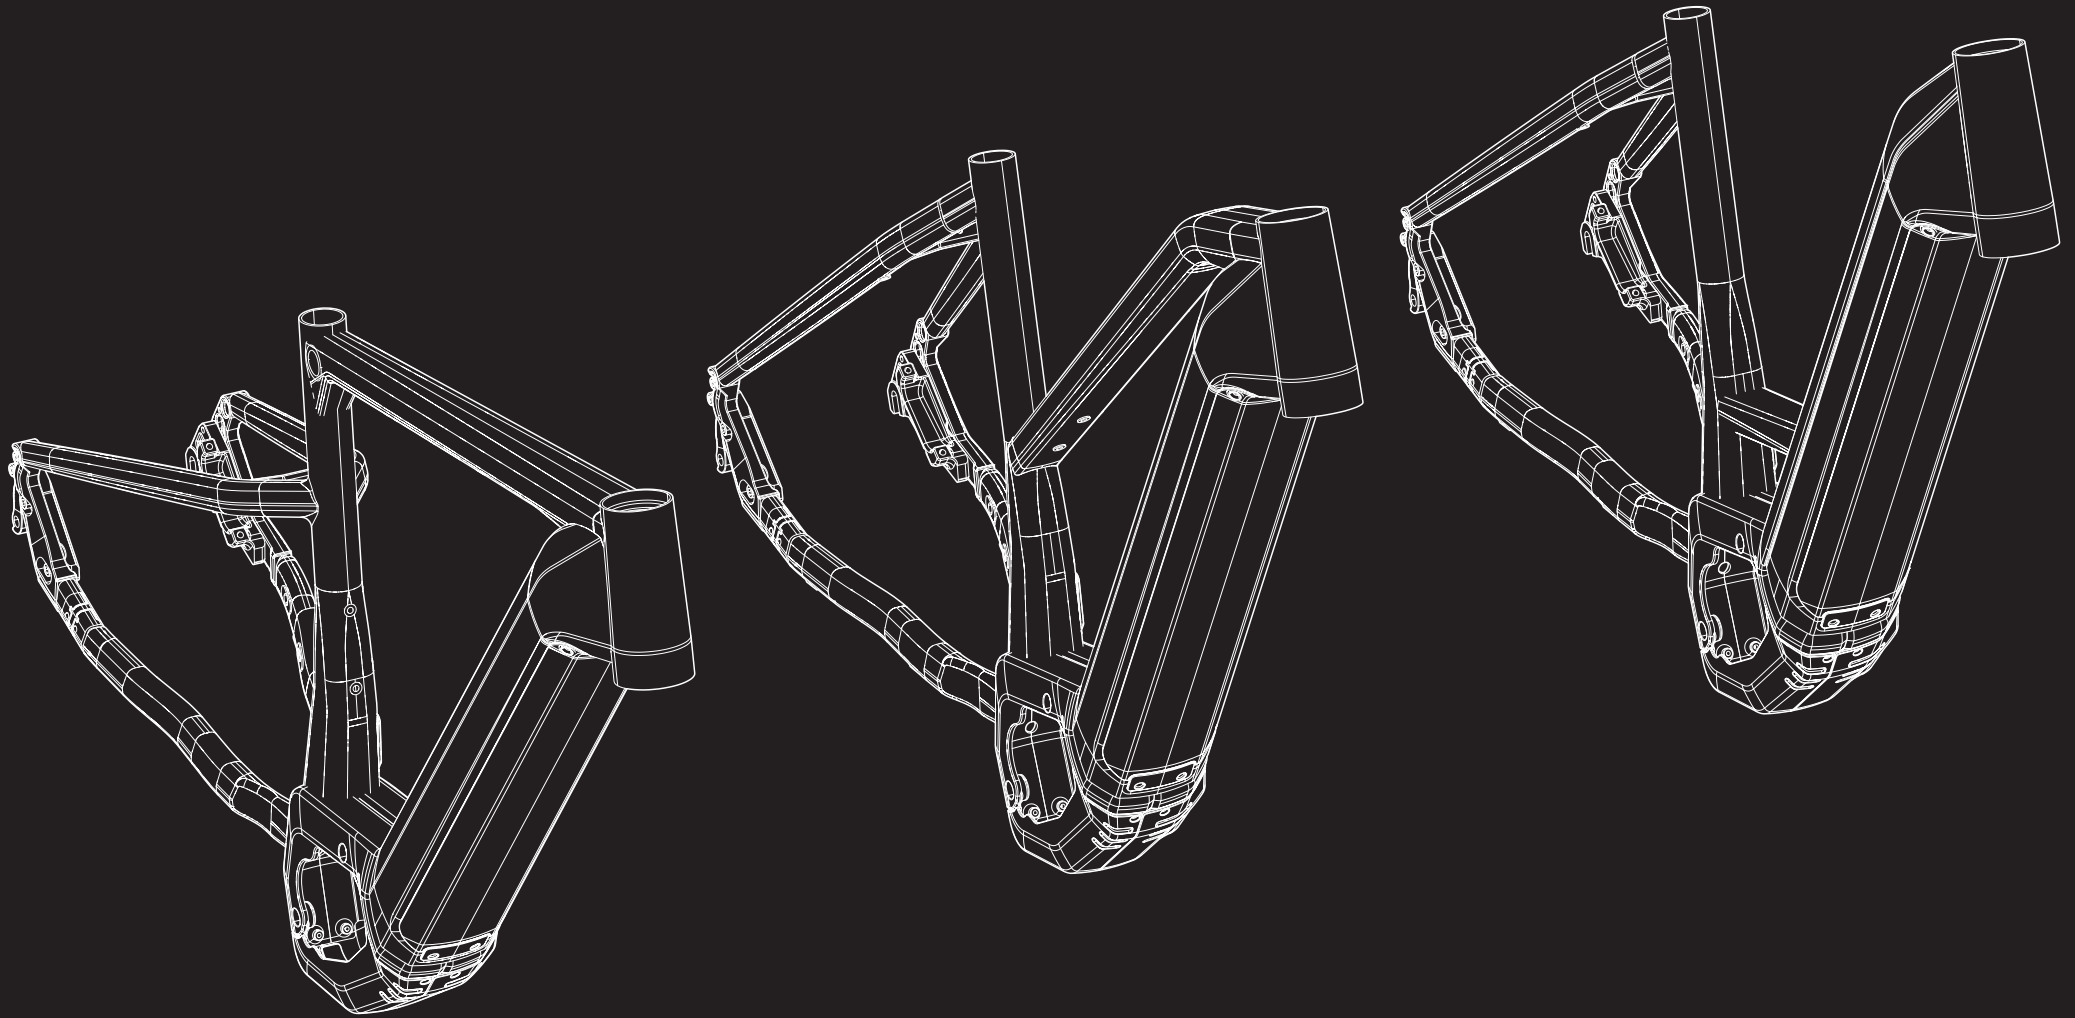

ROSE

ANY QUESTIONS?

technik@rosebikes.com

ROSE Bikes GmbH
Schersweide 4
46395 Bocholt, Germany

MAYOR+

FRAME DETAILS