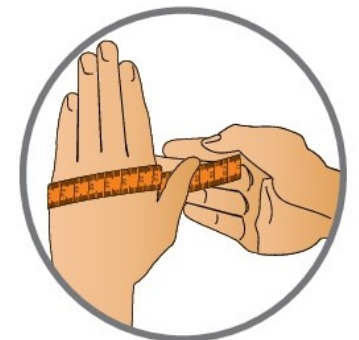

- Place the measuring tape around the widest part of the back of the hand (without thumb) and measure
- Inch measurement = Glove size